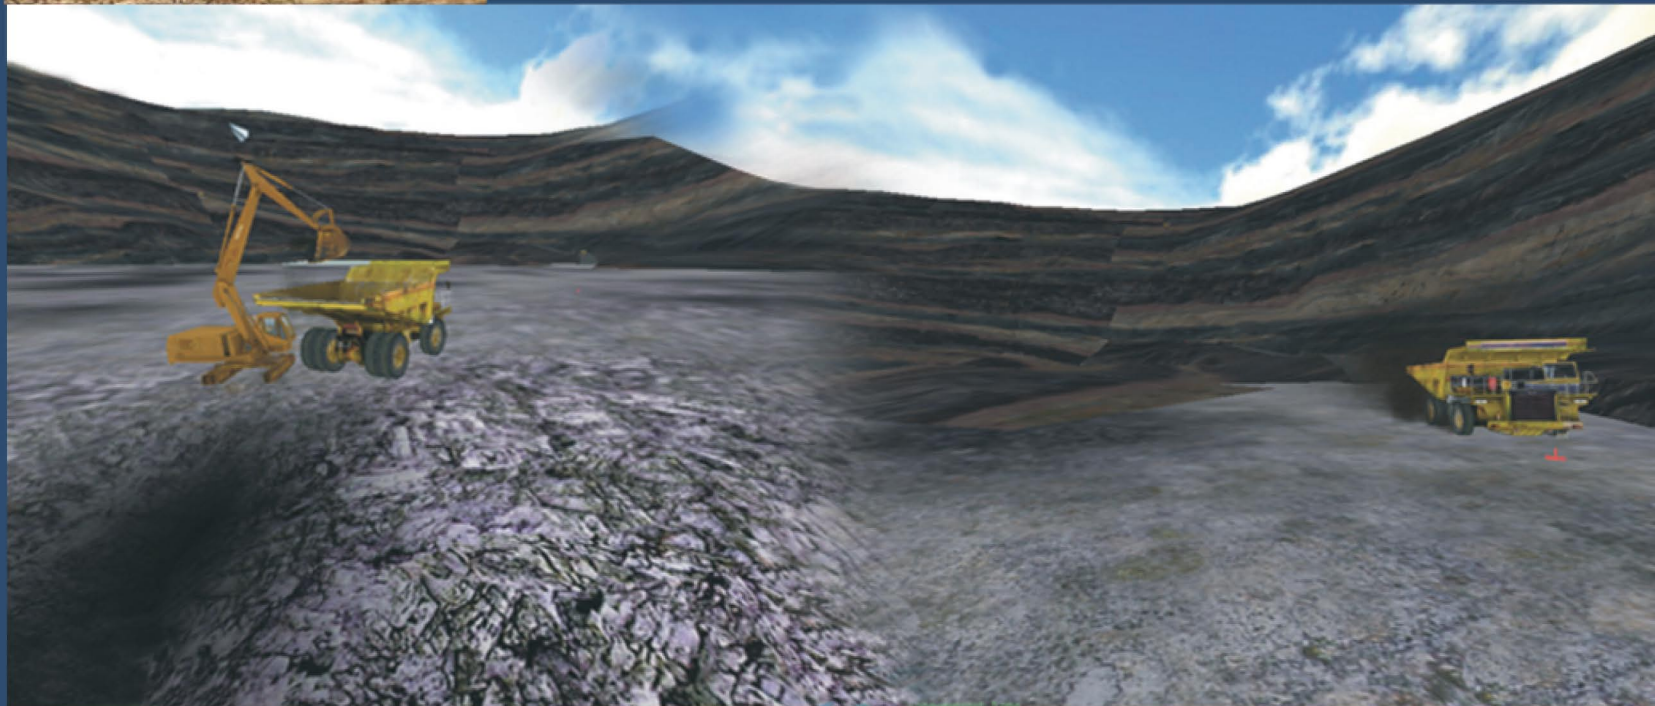

ZEN TECHNOLOGIES LIMITED

B-42, Industrial Estates, Sanathnagar
Hyderabad-500018, INDIA
Website: www.zentechnologies.com
Email: info@zentechnologies.com
Ph: +91-40-23812894, 23814894
Fax: +91-40-23813694

Liaison Office:

Flat No.155, 2nd Floor, Gate No.4
Nehru Apartments, CR Park,
Outer Ring Road, Kalkaji,
New Delhi-110019, India.
Tel-Fax : +91-11-26105068

Progressive training from equipment familiarization to advanced levels and testing under complex operational scenarios.

The simulator also has features for interactive fault-finding and rectification.

'Opt for ZEN MINING EQUIPMENT TRAINING SIMULATOR (ZEN METS) - the difference is REAL'