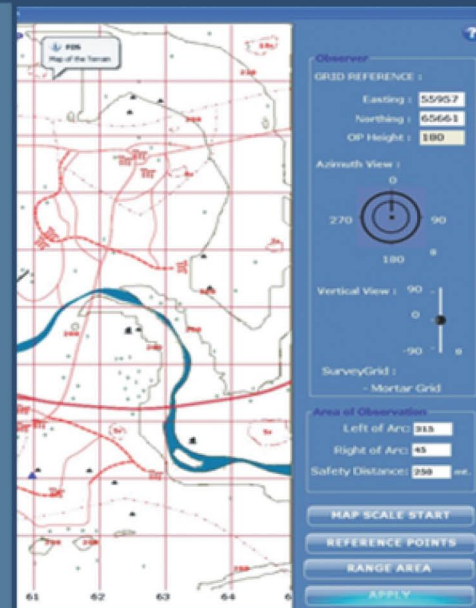

ZEN 81mm INTEGRATED MORTAR SIMULATOR (ZEN 81mm IMS)

Zen 81mm Integrated Mortar Simulator trains and enhances skills of Mortar Fire Controllers (MFC), Mortar Position Controller (MPC) and the Mortar Detachments in the techniques of engaging and effectively destroying/neutralizing targets.

It facilitates engagement of target by single or multiple mortar platoons with a composition of four/six Mortars per platoon.

www.zentechologies.com

The simulator recreates range conditions for the Mortar Fire Controllers enabling you to conduct firing as in actual scenario, acquire target and pass data to Mortar Position Controller.