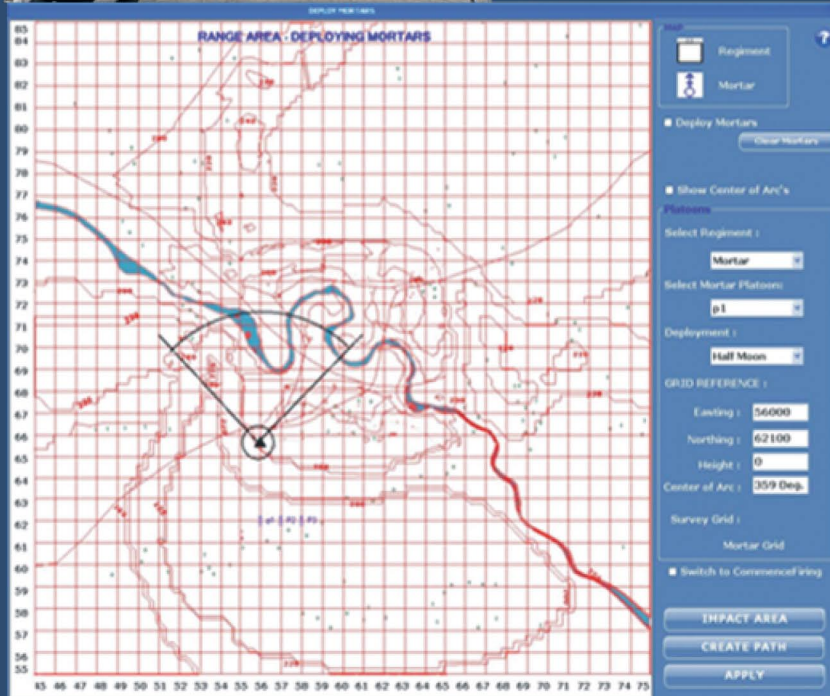

ZEN TECHNOLOGIES LIMITED

B-42, Industrial Estates, Sanathnagar
Hyderabad-500018, INDIA
Website: www.zentechnologies.com
Email: info@zentechnologies.com
Ph: +91-40-23812894, 23814894
Fax: +91-40-23813694

Liaison Office:

Flat No.155, 2nd Floor, Gate No.4
Nehru Apartments, CR Park,
Outer Ring Road, Kalkaji,
New Delhi-110019, India.
Tel-Fax : +91-11-26105068

Can create environmental effects like clouds, fog, day/night, moon phases and wind etc.

It generates realistic sounds.

'Opt for ZEN 81mm INTEGRATED MORTAR SIMULATOR (ZEN 81mm IMS) - the difference is REAL'