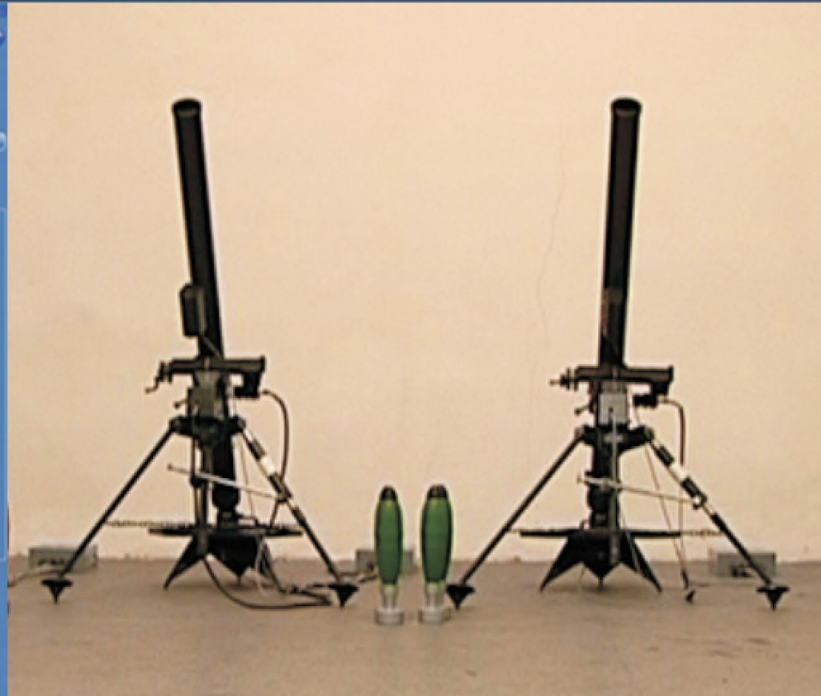

ZEN 81mm INTEGRATED MORTAR SIMULATOR (ZEN 81mm IMS)

Zen 81mm Integrated Mortar Simulator trains and enhances skills of Mortar Fire Controllers (MFC), Mortar Position Controller (MPC) and the Mortar Detachments in the techniques of engaging and effectively destroying/neutralizing targets.

It allows you to overcome logistics problems and availability of ranges. The training can be conducted round the year in a room of 20 ft x 25 ft with mortar detachments training outside.

The simulator has 'To Scale' Mortars integrated with the Mortar Fire Controllers module to enable collective training. The Simulator is designed to take on 81/82mm Mortars of both degree and mils laying system. Configurable to 120mm and 160mm Mortars.

It facilitates engagement of target by single or multiple mortar platoons with a composition of four/six Mortars per platoon.

www.zentechologies.com

The simulator recreates range conditions for the Mortar Fire Controllers enabling you to conduct firing as in actual scenario, acquire target and pass data to Mortar Position Controller.

The training Simulator provides a wide range of 3D scenarios for all types of terrains, variety of targets, ammunition effects like blast, blind, splinter, flare, incendiary, smoke screen, coloured smoke, illumination etc.